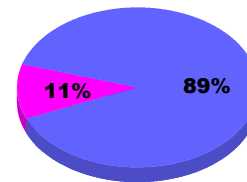

Gender Comparison 2012-2013

Jul/Aug/Sep

Legend: Male (Blue), Female (Magenta)